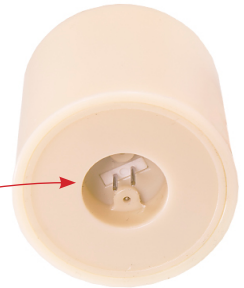

Product Name: VOLT® Coachman LED Path and Area Light

Product Code: VPL-1006-4-ABK

VOLT® Coachman™ LED Path and Area Light Unique Features & Benefits

The Only Coach Light to Recreate Candle Lighting Supplemented by Hidden General Area Illumination

- ▶ Ultra-realistic LED candle - powered through GU4 bi-pin connector (VOLT® exclusive).
- ▶ Hidden SCB LED lamp provides general area illumination - 16-foot diameter.
- ▶ Stands 62" tall to replace existing coach-style post lanterns.
- ▶ [Click here for the Coachman Video.](#)

VOLT® 12VAC Flameless LED Candle - with GU4 Bi-Pin Connector.

The Problem with Coach Lights

Nearly all modern coach lights feature moderate to high light outputs (in a horizontal direction) that contribute to direct glare and light trespass - especially a problem in densely populated residential neighborhoods.

The VOLT® Coachman Light has the beauty of an historical candlelit lantern with a minimal light output in a horizontal direction. Yet, it provides general area illumination in a 16-foot diameter around the luminaire - due to the LED lamp hidden under the lantern.