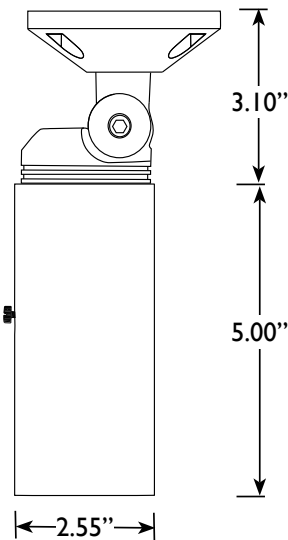

VOLT® Low Voltage Landscape Lighting

All Star Tommy Light

Product Description

VOLT's All Star Tommy Light utilizes the same superior quality of one our most popular outdoor lighting fixtures; VOLT's All Star Spotlight. This luminaire features a flush cut glare guard that gives the fixture a modern look, perfect for contemporary homes. The VOLT® All Star Tommy light was suggested by one of our long time contractors. We liked the idea so much that we named it after him. The Tommy Light is the perfect outdoor LED low voltage fixture for task lighting and outdoor kitchens/structures. Affix it to the ceiling and it makes a great surface mounted light when installing a recessed can is just not possible. Attach it to a wall for task lighting with added glare protection. Adjust the glare guard to get the fixture "look" you need with great 360° glare control! This luminaire has a heavy solid cast brass construction and comes with a lifetime warranty. The All Star Tommy Light is the smartest purchase you can make when seeking a high quality task light.

Product Dimensions

Features & Benefits

- ▶ Solid Brass
- ▶ Pre-aged finish- a natural patina that does not corrode
- ▶ Beryllium copper socket - more corrosion resistant than copper
- ▶ Silicone plug at lead wire exit prevents ground moisture and insects from entering luminaire through the stem
- ▶ Water tight silicone O-ring - keeps water from entering luminaire
- ▶ Heavy duty adjustable knuckle that allows light to be positioned
- ▶ Extra-lon (1-inch) strip resistant threading and solid brass locknut provide superior mounting stability

Specifications

- ▶ **Construction:** Cast Brass
- ▶ **Finish:** Bronze
- ▶ **Lead Wire:** 4' (standard) or 25' (optional) 18AWG, SPT-2
- ▶ **Glass or Lens:** Clear Flat Glass
- ▶ **Light Source (Sold Separately):** MR16 (LED or Halogen)
- ▶ **Maximum Lamp Rating:** 35W
- ▶ **Operating Voltage:** 12V AC
- ▶ **Powered by:** VOLT's Low Voltage Transformer