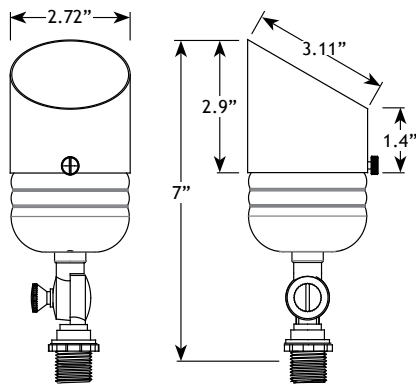

VOLT® Low Voltage Landscape Lighting

The Fat Boy - VAL-2002-X-XXX

Product Description

The Fat Boy is an affordable, yet professional grade fixture. The solid brass body, cast brass knuckle, and solid brass hardware make this fixture more corrosion free. Interlocking teeth allow for precision aiming and maximum lockability. This fixture can accommodate LED or halogen MR16 lamps. The Fat Boy is a perfect uplighting solution for budget-focused projects that still demand professional-grade fixtures. Backed by our lifetime warranty.

Product Dimensions

Specifications

- ▶ **Construction:** Brass
- ▶ **Finish:** Bronze
- ▶ **Lead Wire:** 16AWG
- ▶ **Mounting:** 10" Hammer® Stake with cutout for wire exit
- ▶ **Lens:** Clear Flat Glass
- ▶ **Light Source (not included):** MR16 (LED or Halogen)
- ▶ **Operating Voltage:** 12VAC
- ▶ **Powered by:** VOLT's Low Voltage Transformer