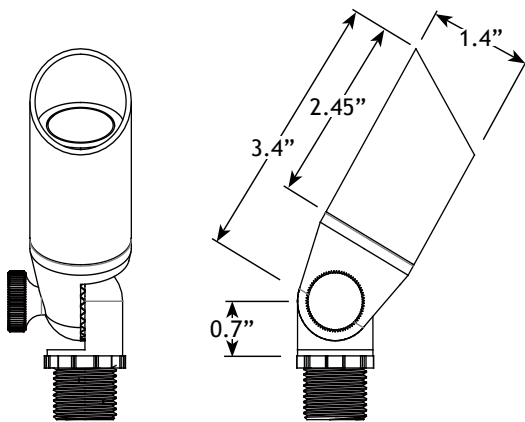

VOLT® Low Voltage Landscape Lighting

VOLT® Spark Spotlight- VAL-2007-4-BBZ

Product Description

Extremely compact and easy-to-install, the VOLT® Spark Spotlight is small enough to place in garden planters, small garden beds, and other niche areas. The size and controllability of this fixture make it a perfect choice when a small, discreet light source is needed.

Product Dimensions

Features & Benefits

- Solid Brass Construction.
- Pre-aged finish; natural patina that does not corrode.
- Beryllium copper socket more corrosion resistant than copper.
- Strip resistant threading provides superior mounting stability.
- Adjustable toothed knuckle allows light to be precision aimed.

Specifications

- Construction: Brass
- Finish: Bronze
- Lead Wire: 18 AWG
- Lens: Clear flat glass
- Light Source: MR8 (sold separately)
- Operating Voltage: 12VAC
- Powered by: VOLT's Low Voltage Transformer

Warranty

Lifetime Warranty

Certifications