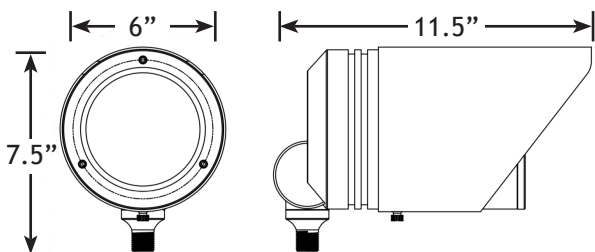

VOLT® Line Voltage Commercial Lighting

VOLT® LED Max All Star 120V Integrated Spotlights, VAL-2043-LI-ABK

Product Description

The VOLT® LED Max All Star 120V integrated Spotlights are modeled to the look of our flagship All Star Spotlights. With a fully adjustable glare guard not typically seen on line voltage spotlights; this fixture not only packs a punch, but delivers precision aiming as well. These feature a super sized body with a knuckle to match. Interlocking small teeth in the knuckle allow for a strong securely locked adjustment, but with the ability to fully aim the light as you wish.

They are also available as a lamp ready version that can be used with PAR38 Line voltage lamps to further customize the light output to your desires.

Product Dimensions

Features & Benefits

- ▶ 3 Step Binned Cree LED Chip
- ▶ Long life, supports reduction in maintenance costs.
- ▶ Finally a 120V fixture with the look and style of modern landscape lighting
- ▶ Plastic coated glare guard set screw to avoid scraping and scratching on the fixture body
- ▶ Fully adjustable glare guard for precision light aiming
- ▶ Integrated heat sink provides excellent heat-dissipation

Specifications

- ▶ **Construction:** Aluminum with black powder coated finish
- ▶ **Light Source:** Luxeon COB 1203 3 step binning
- ▶ **Color Temperature:** 4000K
- ▶ **Coloring Rendering Index:** >90
- ▶ **Lumens:** 1800
- ▶ **Input Voltage:** 100-277VAC 60Hz
- ▶ **Wattage:** 25w
- ▶ **Lifetime (L70):** 40,000 hrs
- ▶ **Power Factor:** > 0.90
- ▶ **IP Rating:** IP65
- ▶ **Energy Star:** Compliant
- ▶ **Storage Temperature:** 140°C to 120°C