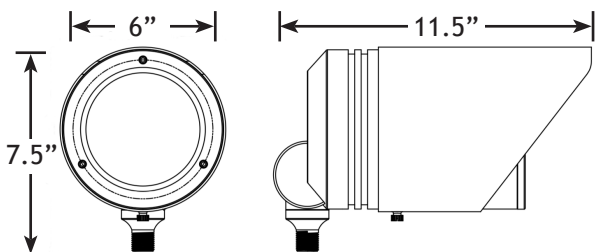

VOLT® Line Voltage Commercial Lighting

VOLT® LED Max All Star 120V Lamp Ready Spotlights, VAL-2044-L-ABK

Product Description

The VOLT® LED Max All Star 120V Lamp Ready Spotlights are modeled to the look of our flagship All Star Spotlights. With a fully adjustable glare guard not typically seen on line voltage spotlights; this fixture not only packs a punch, but delivers precision aiming as well. These feature a super sized body with a knuckle to match. Interlocking small teeth in the knuckle allow for a strong securely locked adjustment, but with the ability to fully aim the light as you wish.

They are also available as an integrated version as well, if desired.

Product Dimensions

Features & Benefits

- ▶ PAR38 lamp ready with IP65 faceplate to ensure no leakage
- ▶ Long life, supports reduction in maintenance costs.
- ▶ Finally a 120V fixture with the look and style of modern landscape lighting
- ▶ Plastic coated glare guard set screw to avoid scraping and scratching on the fixture body
- ▶ Fully adjustable glare guard for precision light aiming
- ▶ Integrated heat sink provides excellent heat-dissipation

Specifications

- ▶ Construction: Aluminum with black powder coated finish
- ▶ Light Source: PAR38 COB
- ▶ Coloring Rendering Index: >80
- ▶ Input Voltage: 120V 60Hz
- ▶ IP Rating: IP65
- ▶ Energy Star: Compliant