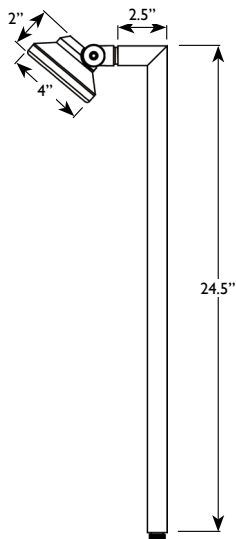

VOLT® Low Voltage Landscape Lighting Elevator Path & Area Light, 3024 series

Product Description

VOLT's Elevator Path & Area Light is great for more subtle path lighting or gentle flooding of individual objects. The round shape of this fixture helps to provide a smooth transition of light that leaves you with wide, even coverage. This fixture produces less light than that of a larger flood, but gives a wide spread subtle lighting effect. Great for accenting, the Elevator is the perfect fixture for almost any path lighting application.

Product Dimensions

Specifications

- ▶ **Construction:** Cast Brass
- ▶ **Finish:** Bronze
- ▶ **Lead Wire:** 16AWG,
- ▶ **Mounting:** 10" Hammer® Stake with cutout for wire exit
- ▶ **Glass or Lens:** Frosted lens for spread diffusion
- ▶ **Light Source (not included):** Bipin (LED or Halogen)
- ▶ **Maximum Lamp Rating:** 20W
- ▶ **Operating Voltage:** 12V AC
- ▶ **Shipping Weight:** 3 lbs
- ▶ **Powered by:** VOLT's Low Voltage Transformer

Features & Benefits

- ▶ Solid Brass Construction.
- ▶ Pre-aged finish- natural patina that does not corrode.
- ▶ Adjustable knuckle for aiming the light exactly where you need to.
- ▶ Beryllium copper socket - more corrosion resistant than copper.
- ▶ Silicone plug at lead wire exit prevents ground moisture and insects from entering luminaire through the stem.
- ▶ Machine threaded body screws tight onto an O-ring for a moisture tight design.