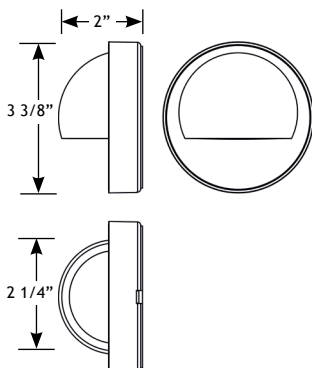

VOLT® Low Voltage Landscape Lighting Deck Light - 600 Series

Product Description

The Deck Light is a high-quality, low voltage outdoor lighting deck fixture from VOLT®. Featuring an easy access faceplate; no tools are required to install the lamp in this fixture, just rotate the faceplate into the lock position onto an o-ring gasket. It's a sealed solid brass fixture; which means it's perfect for post lighting on piers or docks, as well as decking and other hardscaping. Professional quality internal components make for a fixture that will last a long time, even in harsh outdoor environments.

Product Dimensions

Features & Benefits

- ▶ Solid Brass Construction.
- ▶ Pre-aged finish; with a natural patina that does not corrode, or the option for a white powder coating.
- ▶ Ceramic white interior reflects light to maximize output and beam spread.
- ▶ Beryllium copper socket - more corrosion resistant than copper.
- ▶ Silicone plug at lead wire exit prevents ground moisture and insects from entering luminaire through the bottom.
- ▶ Twist and lock body style that rotates onto an o-ring for a moisture tight design.

Specifications

- ▶ **Construction:** Brass
- ▶ **Finish:** Bronze or White Powder Coat
- ▶ **Lead Wire:** 16WG
- ▶ **Mounting:** Two Lock Screws
- ▶ **Lens:** Frosted Glass
- ▶ **Light Source (sold separately):** Bi-Pin (LED or Halogen)
- ▶ **Operating Voltage:** 12VAC
- ▶ **Powered by:** VOLT's Low Voltage Transformer