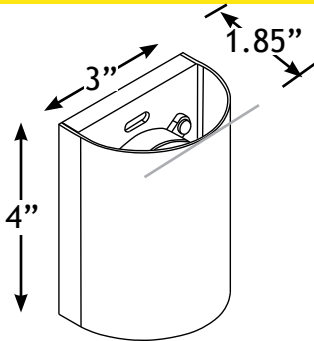

PRODUCT SPECIFICATIONS

Project Name _____ Date _____

Type or Model _____ Qty _____

Model # _____ Prepared By _____

VOLT® Low Voltage Landscape Lighting Deck Light - 6000 Series

Product Description

The Up/Down Deck Light is a distinctive and elegant cast brass fixture that offers the benefits of a compact deck light along with the beauty and functionality of an up/down sconce. The fixture is ideal for posts on gazebos and arbors, and for wall mounting along steps, stairs, and entry ways. The unit is also ideal for mounting on columns and pillars.

The innovative construction of the fixture consists of an LED module enclosed behind frosted glass. This light source projects onto an angled reflector that divides the light equally in both up and down directions. The cast brass shade acts to fully shield the light - preventing direct glare.

Product Dimensions

Specifications

- ▶ **Construction:** Cast Brass
- ▶ **Finish:** Bronze
- ▶ **Lead Wire:** 48" (standard) or 25' (optional) 16AWG, SPT-2
- ▶ **Mounting:** Two Lock Screws
- ▶ **Glass or Lens:** Frosted Glass
- ▶ **Light Source:** Integrated LED Board
- ▶ **Operating Voltage:** 12V AC
- ▶ **Shipping Weight:** 1 lb
- ▶ **Powered by:** VOLT's Low Voltage Transformer

Ordering Information

Example: Order # VDL-6007-48-BBZ

VDL	6007	-48	-BR
Product Family	Product Family	Wire Length	
VDL= Volt Deck Light	6007 = Up/Down	48 = 48" 25 = 25'	BBZ= Bronze

Specifications subject to change without notice.