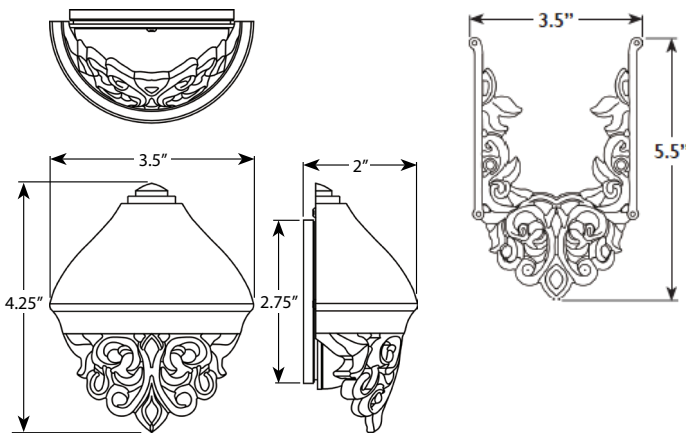

VOLT® Low Voltage Landscape Lighting Florentine Deck Light - VDL-6008-4-BBZ

Product Description

The VOLT® Florentine Deck Light manages to pull off the difficult task of delivering ornamental beauty while maintaining professional grade quality and durability. The leaf design of the VOLT® Florentine Deck Light perfectly compliments our other floral inspired products. This is the ideal fixture for projects that require a deck light in that it can be admired equally during the day or night. A unique feature of the VOLT® Florentine Deck Light is the ability to attach decorative arms to the fixture to further improve its aesthetics and prominence. The decorative arms can be placed above and/or below the fixture to best suit the project at hand. Furthermore, VOLT® created the arms in a way that allows for the linking of multiple arms, giving you a greater variety of design options. This fixture is compatible with most halogen and LED BiPin bulbs. It is made of solid cast-brass and commercial grade components, so this fixture is sure to last. We back this claim up by including VOLT's Lifetime Warranty on this fixture.

Product Dimensions

Specifications

- ▶ **Construction:** Brass
- ▶ **Finish:** Bronze
- ▶ **Lead Wire:** 18AWG
- ▶ **Lens:** Frosted Convex Lens
- ▶ **Light Source (sold separately):** Bi-Pin (LED or Halogen)
- ▶ **Operating Voltage:** 12VAC
- ▶ **Powered by:** VOLT's Low Voltage Transformer