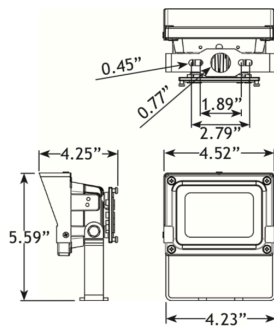

Product Description

Features & Benefits

- Powder coated, die cast aluminum design with stainless steel hardware create a durable design
- Multiple mounting options, and optional glare guards, allow light to be adjusted to desired position.
- Tempered glass lens is fully gasketed, to provide a tight fit against moisture.
- Low voltage design and warm color temperature means the flood lights can seamlessly be used with VOLT's low voltage landscape fixtures.
- Instant illumination

Specifications

- **Construction:** Die-cast aluminum housing with stainless steel screws
- **Finish:** Powder Coated Bronze
- **Lead Wire:** 18AWG premium grade UL Listed lead wire
- **Mounting:** Yoke Mount. Ships with 10" Hammer Stake (with cutout for wire exit) and threaded coupler. Mounting canopy available separately.
- **Light Source:** Integrated LED
- **Beam Angle:** 120°
- **Operating Voltage:** 12VAC
- **Color Temperature:** 3000K
- **Lifetime:** 40,000 hours
- **Powered by:** VOLT's low voltage transformers
- **Lumens:** 700
- **Watts:** 7W

Warranty

5 Year Warranty

Certifications