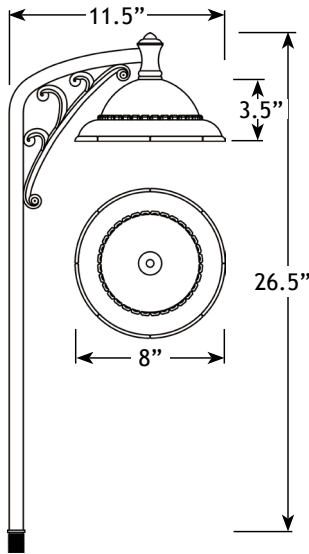

## Belladonna Path & Area Light - VPL-1024-4-BBZ

### Product Dimensions

### Specifications

- ▶ **Construction:** Brass
- ▶ **Finish:** Bronze
- ▶ **Lead Wire:** 18AWG
- ▶ **Mounting (included):** 10" Hammer Stake with cutout for wire exit
- ▶ **Lens:** Polycarbonate dome lens
- ▶ **Light Source (sold separately):** Bi-Pin (LED or Halogen)
- ▶ **Operating Voltage:** 12VAC
- ▶ **Powered by:** VOLT's Low Voltage Transformer