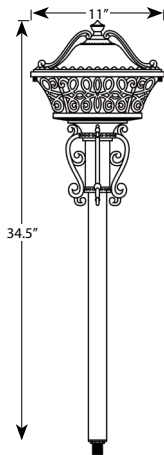

VOLT® Low Voltage Landscape Lighting Shadowmaster Path & Area Light - VPL-1039 Series

Product Description

The VOLT® ShadowMaster Area light is a new take on the traditional area light. This luminaire features an ornate decorative pattern that adds a very unique aesthetic. Not only does the fixture have a visible pattern, but it also produces that pattern on the ground as a crisp and clear shadow; hence the name ShadowMaster. The ShadowMaster is the first of its kind and VOLT’s newest innovation in area lighting. Being the first estate sized fixture, it’s bigger and more robust than your typical aluminum area light. With an overall height of almost 35 inches, this fixture is impressive to look at even in the daylight. Become the true ShadowMaster using this new fixture to place patterns perfectly throughout your own outdoor oasis.

Product Dimensions

Specifications

- ▶ **Construction:** Brass
- ▶ **Finish:** Bronze
- ▶ **Lead Wire:** 18AWG
- ▶ **Mounting:** 13” Extra Large Hammer Stake
- ▶ **Light Source:** Single LED brass module with fully potted driver
- ▶ **Operating Voltage:** 9VAC-15VAC
- ▶ **Powered by:** VOLT’s Low Voltage Transformer

Features & Benefits

- ▶ Extra thick “Estate Sized” Stem for strength and added aesthetic value. Estate sized fixtures are both thicker and taller to complement larger yards
- ▶ Pattern producing fixture with the shape of a traditional area light.
- ▶ Integrated single- source LED allows for easy installation and perfect single shadow pattern
- ▶ Silicone plug at lead wire exit prevents ground moisture and insects from entering luminaire through the stem
- ▶ When lit, light shines through the hat in pattern cutouts