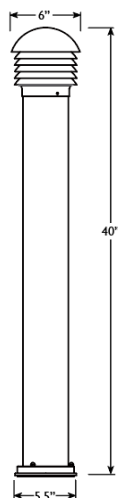

VOLT® Line Voltage Landscape Lighting

VPL-1040-L-BBZ- The Rotunda 120V Bollard Series

Product Description

The Rotunda bollard by VOLT® is a solid brass high quality commercial product made to guide walkways or high traffic areas. It features a 6 louver construction along with a recessed bulb socket that is designed to completely block from glare; while still producing an incredible spread of light. At 40 inches tall, these fixtures are not only solid, but robust. The height is what allows for very wide spread illumination. These come with a surface mount that allows you to mount directly to a surface. You can also utilize the included feet that attach to the surface which allow for a direct concrete pour if you choose to do so. Because these products are 120VAC, they do require a licensed electrician for installation. Be sure to check your local codes before installation for information on how connections and conduit needs to be laid out.

Product Dimensions

Specifications

- ▶ **Construction:** Brass
- ▶ **Finish:** Bronze
- ▶ **Lead Wire:** 16 AWG Wire
- ▶ **Light Source:** E26 socket, PAR30 Bulb
- ▶ **Operating Voltage:** 120V
- ▶ **Lens:** Sealed clear polycarbonate cylinder
- ▶ **Beam Spread:** 30ft Diameter
- ▶ See Bulb Specifications for more information

Features & Benefits

- ▶ 6 louvers with maximum glare protection.
- ▶ Highly reflective interior coating provides for maximum non-glare illumination.
- ▶ Includes surface mount and concrete anchors for easy mounting.
- ▶ Edison style socket allows for use with multiple bulbs of your choice- sold with Par30 bulb option.
- ▶ Tamper resistant stainless steel Allen head set screws.
- ▶ 40" tall fixture providing a 30ft diameter beam spread for added safety and security.