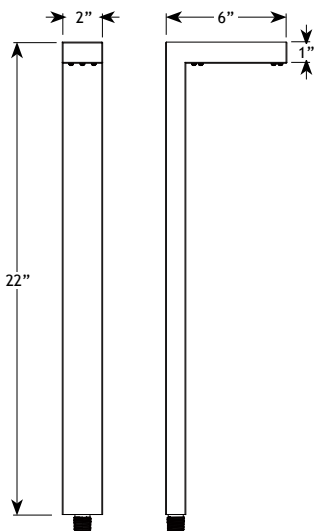

## Product Description

The VOLT® Wider Modernelle Brass Path & Area Light is a robust modern fixture with a low profile and clean lines. Use this ultra-modern fixture to complement your modern architecture and décor. It provides a moderate-sized region of illumination to create a pool of soft-edged evenly dispersed light. The Wider Modernelle comes with a lifetime warranty to ensure optimal performance for the life of your landscape.

## Product Dimensions

## Specifications

- ▶ **Construction:** Solid Brass
- ▶ **Finish:** Bronze
- ▶ **Lead Wire:** 18AWG
- ▶ **Mounting:** 10" Hammer Stake with cutout for wire exit
- ▶ **Light Source:** LED Bi-Pin
- ▶ **Operating Voltage:** 12VAC-15VAC
- ▶ **Powered by:** VOLT's Low Voltage Transformer