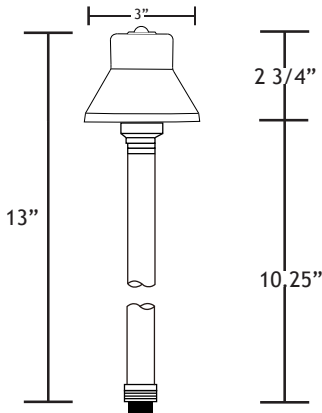

VOLT® Low Voltage Landscape Lighting

China Hat 3” Mini Path & Area Lights - 305 Series

Product Description

The China Hat 3” Mini Path & Area Light is a high-quality outdoor light that is perfect for illuminating narrow pathways, walkways and small flower beds. The solid construction is designed to stand up to everything that mother nature throws at it, yet still be easily accessible for maintenance. Corrosion-resistant internal components and easy-to-change bulb socket-and-enclosure ensure years of optimal performance. Lifetime Warranty.

Product Dimensions

Specifications

- ▶ Construction: Brass
- ▶ Finish: Bronze
- ▶ Lead Wire: 18AWG
- ▶ Mounting: 10” Hammer® Stake with cutout for wire exit
- ▶ Lens: Clear protective polycarbonate lens
- ▶ Light Source (sold separately): Bi-Pin (LED or Halogen)
- ▶ Operating Voltage: 12V AC
- ▶ Powered by: VOLT’s Low Voltage Transformer

Features & Benefits

- ▶ Solid Brass
- ▶ Pre aged patina
- ▶ Stem is 1-inch thick and includes extra-long (1-inch) strip resistant threading for greater stability
- ▶ Beryllium copper socket - more corrosion resistant than copper
- ▶ Silicone plug at lead wire exit prevents ground moisture and insects from entering luminaire through the stem
- ▶ Machine threaded body screws tight onto an O-ring for a moisture tight design