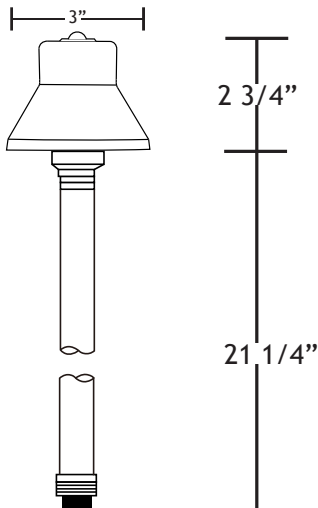

VOLT® Low Voltage Landscape Lighting

China Hat 3” Path & Area Lights - 305 Series

Product Description

The China Hat 3” Path & Area Light is a high-quality outdoor light that is perfect for illuminating narrow pathways, walkways and small flower beds. The solid construction is designed to stand up to everything that mother nature throws at it, yet still be easily accessible for maintenance. Corrosion-resistant internal components and easy-to-change bulb socket-and-enclosure ensure years of optimal performance. Lifetime Warranty.

Product Dimensions

Specifications

- ▶ Construction: Brass
- ▶ Finish: Bronze
- ▶ Lead Wire: 18AWG
- ▶ Mounting: 10” Hammer® Stake with cutout for wire exit
- ▶ Lens: Clear protective polycarbonate lens
- ▶ Light Source (sold separately): Bi-Pin (LED or Halogen)
- ▶ Operating Voltage: 12V AC
- ▶ Powered by: VOLT’s Low Voltage Transformer

Features & Benefits

- ▶ Solid Brass
- ▶ Pre aged patina
- ▶ Stem is 1-inch thick and includes extra-long (1-inch) strip resistant threading for greater stability
- ▶ Beryllium copper socket - more corrosion resistant than copper
- ▶ Silicone plug at lead wire exit prevents ground moisture and insects from entering luminaire through the stem
- ▶ Machine threaded body screws tight onto an O-ring for a moisture tight design