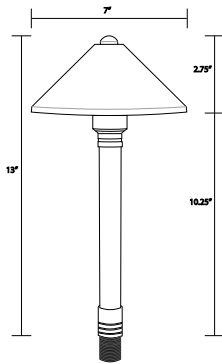

## Product Description

The Conehead Mini Path & Area Light is a high-quality outdoor light that is great for illuminating smaller areas. Featuring a low height stem and small angular hat, this luminaire projects an extra-wide beam of illumination while simultaneously protecting from any direct glare. The wavelength of the required lamps provides adequate lighting for humans, while being virtually invisible to the sea turtles it's designed to protect. This fixture is specifically manufactured to avoid sea turtles being distracted by the light and coming inland where they often perish. Instead; with turtle safe lights, the turtles will safely return to the ocean where they belong.

## Product Dimensions

## Specifications

- ▶ **Construction:** Cast Brass or Cast Copper
- ▶ **Finish:** Bronze, or Raw Copper
- ▶ **Lead Wire:** 16AWG, SPT-2
- ▶ **Mounting:** 10" Hammer® Stake with cutout for wire exit
- ▶ **Lens:** Clear protective polycarbonate lens
- ▶ **Light Source (Sold Separately):** VOLT® AMBER or RED LED Bi-Pin
- ▶ **Maximum Lamp Rating:** 20W
- ▶ **Operating Voltage:** 12VAC
- ▶ **Powered by:** VOLT's Low Voltage Transformer