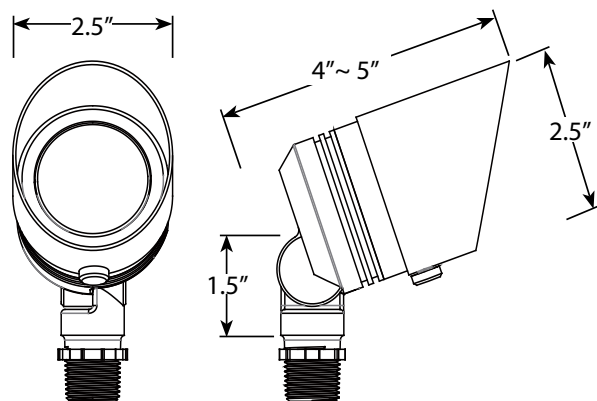

## Product Description

This brass spotlight is designed specifically for the VOLT® solar landscape lighting kits. Ideal for accenting small trees and bushes, statuary, and architectural features. A solid brass construction and premium-grade components with water-tight features enable this fixture to last a lifetime. A lot of lumen values in the market are not accurate and therefore are a false comparison. On a full charge, this fixture will last from 16-22 hours each night (varies with type of kit and charging) starting at 200 lumens and gradually diminishing from there. These lumen values are tested in a state of the art laboratory and are verifiably accurate. Adjustable glare guard allows for glare control and a toothless knuckle allows for precision aiming. The fixture carries a Lifetime Warranty just like all of our other brass fixtures. This brass fixture is sure to outlast any traditional solar landscape lighting systems on the market today.

## Product Dimensions

## Features & Benefits

- ▶ With a full charge, this fixture will last 16-22 hours each night starting at 200 lumens and gradually diminishing from there.
- ▶ Water shedding lens that keeps water from pooling on the faceplate.
- ▶ Adjustable glare guard allows for glare control and a toothless knuckle allows for precision aiming.
- ▶ Comes with water-tight gasket to prevent water from entering the fixture.
- ▶ This is a 3W, 2700K spotlight.

## Specifications

- ▶ **Construction:** Brass
- ▶ **Finish:** Bronze
- ▶ **Mounting:** 10" Hammer® Stake
- ▶ **Lead Wire:** 20 AWG
- ▶ **Light Output:** 200 lumens that gradually diminish as the batteries drain
- ▶ **Lens:** Clear Glass
- ▶ **Light Source:** Integrated LED (40,000 hr lifespan)
- ▶ **Powered by:** VOLT's solar panel