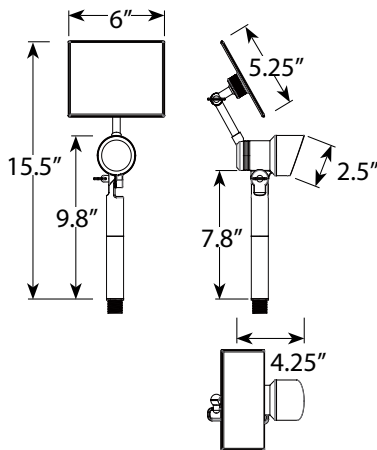

Features & Benefits

- ▶ With a full charge, this fixture will last 4-8 hours each night starting at over 200 lumens and gradually diminishing from there.
- ▶ Water shedding lens that keeps water from pooling on the faceplate.
- ▶ This fixture has 2 adjustable and toothed knuckles along with a ball mounted panel to allow precise light aiming and panel aiming for maximum sun exposure.
- ▶ Tool-less knuckles also for quick and easy adjustability when needed without having to find the correct tool.
- ▶ Comes with water-tight gaskets to prevent water from entering the fixture.
- ▶ No external wiring- Brass body protects internal wiring from any damage.

Product Dimensions

Warranty

Lifetime Warranty on fixture
2 Year Warranty on battery

Specifications

- ▶ **Construction:** Brass
- ▶ **Finish:** Bronze
- ▶ **Mounting:** 10" Hammer® Stake
- ▶ **Light Output:** 200 lumens that gradually diminish as the batteries drain
- ▶ **Lens:** Clear Glass
- ▶ **Light Source:** Integrated LED
- ▶ **Charge Time:** 8-12 hours of uninterrupted sunlight for full battery charge
- ▶ **Battery Information:** Li-ion 18650-2P DC3.7V 5.2Ah 20Wh
- ▶ **Panel Size:** 6" x 5.25"
- ▶ **Powered by:** VOLT's attached solar panel