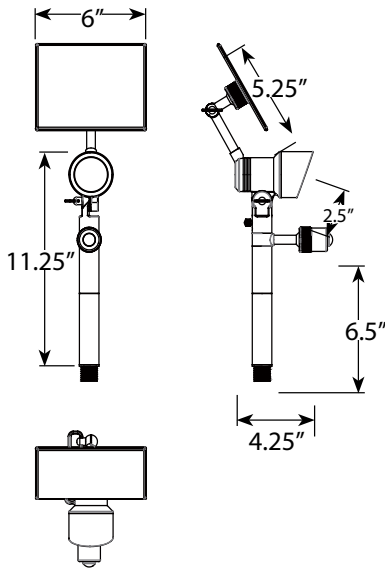

Product Dimensions

Features & Benefits

- ▶ With a full charge, this fixture will last 4-8 hours each night starting at over 200 lumens and gradually diminishing from there.
- ▶ Water shedding lens that keeps water from pooling on the faceplate.
- ▶ This fixture has 2 adjustable and toothed knuckles along with a ball mounted panel to allow precise light aiming and panel aiming for maximum sun exposure.
- ▶ Tool-less knuckles also for quick and easy adjustability when needed without having to find the correct tool.
- ▶ Comes with water-tight gaskets to prevent water from entering the fixture.
- ▶ No external wiring- Brass body protects internal wiring from any damage.
- ▶ Lights come on for 15 seconds after sensor is tripped. The sensor has a 120° detection angle and a distance of 23ft.

Specifications

- ▶ **Construction:** Brass
- ▶ **Finish:** Bronze
- ▶ **Mounting:** 10" Hammer® Stake
- ▶ **Light Output:** 200 lumens that gradually diminish as the batteries drain
- ▶ **Lens:** Clear Glass
- ▶ **Light Source:** Integrated LED
- ▶ **Charge Time:** 8-12 hours of uninterrupted sunlight for full battery charge
- ▶ **Battery Information:** Li-ion 18650-2P DC3.7V 5.2Ah 20Wh
- ▶ **Panel Size:** 6" x 5.25"
- ▶ **Powered by:** VOLT's attached solar panel