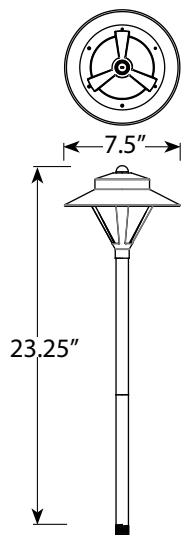

## Product Description

This brass path light is designed specifically for the VOLT® solar landscape lighting kits. Ideal for accenting paths, entryways, and/or garden beds. A solid brass construction and premium-grade components with water-tight features enable this fixture to last a lifetime. A lot of lumen values in the market are not accurate and therefore are a false comparison. On a full charge, this fixture will last from 16-22 hours each night starting at 250 lumens and gradually dim until powering off from there (varies with type of kit and charging). These lumen values are tested in a state of the art laboratory and are verifiably accurate. The fixture carries a Lifetime Warranty just like all of our other brass fixtures. This brass fixture is sure to outlast any traditional solar landscape lighting systems on the market today.

## Product Dimensions

## Specifications

- ▶ **Construction:** Brass
- ▶ **Finish:** Bronze
- ▶ **Mounting:** 10" Hammer® Stake
- ▶ **Lead Wire:** 20 AWG
- ▶ **Light Output:** 250 lumens that gradually diminish as the batteries drain
- ▶ **Lens:** Clear
- ▶ **Light Source:** Integrated LED (40,000 hr lifespan)
- ▶ **Powered by:** VOLT's solar panel