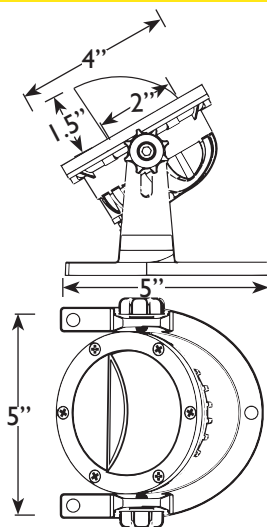

VOLT® Low Voltage Landscape Lighting Salty Dog Brass Beacon Single Source LED Underwater Light

Product Description

This redesigned underwater light has several improved features. It is made from cold forged brass and better suited for water-related conditions. This version features a beacon top that allows light to be focused and aimed at a particular feature. It also has a pressure fit gasket that creates a tight seal keeping water out of the internal housing. Newly designed wire glands prevent water from getting into the fixture at one of the most common points of failure. Along with a newly designed mount for better underwater stability, this fixture can also be used on land with its efficient heat dissipation.

Product Dimensions

Specifications

- ▶ **Construction:** Cold Forged Brass
- ▶ **Finish:** Bronze
- ▶ **Lead Wire:** UL approved 18AWG, 2 conductor SJTW wire
- ▶ **Glass or Lens:** Clear Flat Glass
- ▶ **Light Source:** Integrated LED
- ▶ **Light Output:** 150 Lumens
- ▶ **Color Rendering Index (CRI):** 80+
- ▶ **Life:** 60,000 hr L70
- ▶ **Operating Voltage:** 12V
- ▶ **Powered by:** VOLT's Low Voltage Transformer
- ▶ **Torque Setting:** 1.5 ft. lbs.

Features & Benefits

- ▶ Cold forged brass faceplate with pressure fit gasket (must be tightened in a star pattern) to guarantee complete waterproofing.
- ▶ Water tight wire glands ensure water cannot get inside the fixture.
- ▶ Extra heavy brass mount for stability.
- ▶ Efficient heat dissipation.
- ▶ This fixture can be used fully submersed in water or be used on dry land.
- ▶ Raised lens to prevent water from puddling.