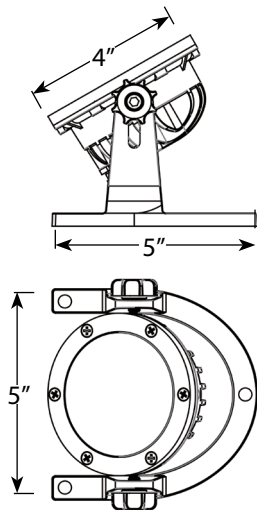

VOLT® Low Voltage Landscape Lighting

Salty Dog Brass LED Underwater Light- VUL-711-25-BBZ

Product Description

This redesigned underwater light has several improved features. It is made from cold forged brass which is less porous than cast brass and better suited for water-related conditions. It also has a pressure fit gasket that creates a tight seal keeping water out of the internal housing. Newly designed wire glands prevent water from getting into the fixture at one of the most common points of failure. Along with a newly designed mount for better underwater stability, this fixture can also be used on land with its efficient heat dissipation.

Product Dimensions

Features & Benefits

- ▶ Cold forged brass faceplate with pressure fit gasket (must be tightened in a star pattern) to guarantee complete waterproofing.
- ▶ Water tight wire glands ensure water cannot get inside the fixture.
- ▶ Extra heavy brass mount for stability.
- ▶ Efficient heat dissipation.
- ▶ This fixture can be used fully submersed in water or on land.
- ▶ Raised lens to prevent water from puddling.
- ▶ These underwater lights have 4 additional styles of faceplates to choose from, beacon, shielded, grated and turret (sold separately).

Specifications

- ▶ **Construction:** Brass
- ▶ **Finish:** Bronze
- ▶ **Lead Wire:** 18AWG
- ▶ **Lens:** Clear Flat Glass
- ▶ **Light Source:** Integrated LED
- ▶ **Operating Voltage:** 12V
- ▶ **Powered by:** VOLT's Low Voltage Transformer
- ▶ **Torque Setting:** 1.5 ft. lbs.