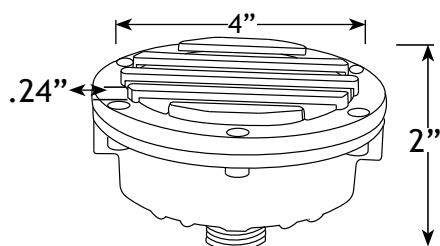

VOLT® Low Voltage Landscape Lighting

VOLT® Salty Dog LED In-Grade Light (Grated Top)

Product Description

This redesigned in-grade light has several improved features. This fixture is made from cold forged brass, making it the ultimate underwater fixture. This version comes with a grated top to provide added glare protection in high foot traffic locations. It also has a pressure fit gasket that creates a tight seal keeping water out of the internal housing. Newly designed wire glands prevent water from getting into the fixture at one of the most common points of failure. This in-grade light has also been remodeled for improved heat dissipation and the latest integrated LED technology.

Product Dimensions

Specifications

- ▶ Construction: Brass
- ▶ Finish: Bronze
- ▶ Lead Wire: 18AWG
- ▶ Lens: Clear Flat Glass
- ▶ Light Source: Integrated LED
- ▶ Light Output: 330 Lumens
- ▶ Color Rendering Index (CRI): 80+
- ▶ Life: 60,000 hr L70
- ▶ Operating Voltage: 12V
- ▶ Powered by: VOLT's Low Voltage Transformer
- ▶ Torque Setting: 1.5 ft. lbs.