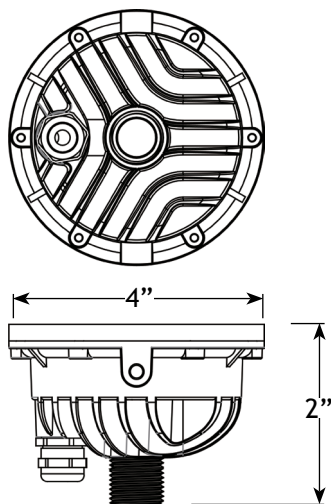

VOLT® Low Voltage Landscape Lighting

VOLT® Salty Dog LED In-Grade Light (Open Top)

Product Description

This redesigned in-grade light has several improved features. This fixture is made from cold forged brass, making it the ultimate underwater fixture. It also has a pressure fit gasket that creates a tight seal keeping water out of the internal housing. Newly designed wire glands prevent water from getting into the fixture at one of the most common points of failure. This in-grade light has also been remodeled for improved heat dissipation and the latest integrated LED technology.

Product Dimensions

Specifications

- ▶ Construction: Brass
- ▶ Finish: Bronze
- ▶ Lead Wire: 18AWG
- ▶ Lens: Clear Flat Glass
- ▶ Light Source: Integrated LED
- ▶ Light Output: 650 Lumens
- ▶ Color Rendering Index (CRI): 80+
- ▶ Life: 60,000 hr L70
- ▶ Operating Voltage: 12V
- ▶ Powered by: VOLT's Low Voltage Transformer
- ▶ Torque Setting: 1.5 ft. lbs.

Features & Benefits

- ▶ Cold Forged brass faceplate for maximum durability.
- ▶ Raised lens to prevent water from puddling.
- ▶ Pressure fit gasket (must be tightened in a star pattern).
- ▶ Completely water tight & fully submersible.
- ▶ Water tight wire gland.
- ▶ Efficient heat dissipation.