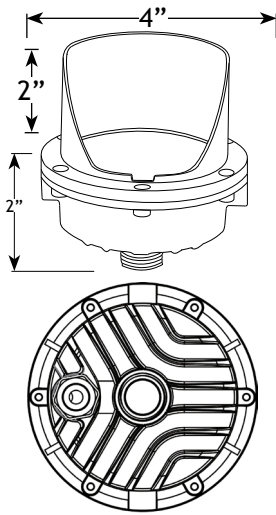

VOLT® Low Voltage Landscape Lighting

VOLT® Salty Dog LED In-Grade Light (Shielded Top)

Product Description

This redesigned in-grade light has several improved features. This fixture is made from cold forged brass, making it the ultimate underwater fixture. This version comes with a shielded top which provides added glare protection. In high foot traffic areas, or areas near the road it's better to use these to keep from blinding passerbys. This fixture also has a pressure fit gasket that creates a tight seal keeping water out of the internal housing. Newly designed wire glands prevent water from getting into the fixture at one of the most common points of failure. This in-grade light has also been remodeled for improved heat dissipation and the latest integrated LED technology.

Product Dimensions

Features & Benefits

- ▶ Cold Forged brass faceplate for maximum durability.
- ▶ Raised lens to prevent water from puddling.
- ▶ Pressure fit gasket (must be tightened in a star pattern).
- ▶ Completely water tight & fully submersible.
- ▶ Water tight wire gland.
- ▶ Efficient heat dissipation.
- ▶ Shielded for added glare protection and directional light aiming
- ▶ Slot in glare guard for water drainage
- ▶ Glare guard only goes around 2/3 of the fixture face circumference to provide maximum light while still protecting from glare better than most others on the market

Specifications

- ▶ Construction: Brass
- ▶ Finish: Bronze
- ▶ Lead Wire: 18AWG
- ▶ Lens: Clear Flat Glass
- ▶ Light Source: Integrated LED
- ▶ Light Output: 500 Lumens
- ▶ Color Rendering Index (CRI): 80+
- ▶ Life: 60,000 hr L70
- ▶ Operating Voltage: 12V
- ▶ Powered by: VOLT's Low Voltage Transformer
- ▶ Torque Setting: 1.5 ft. lbs.