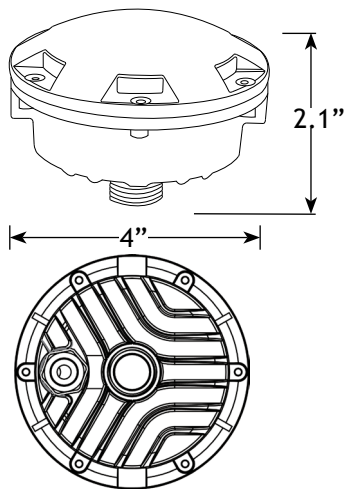

VOLT® Low Voltage Landscape Lighting

VOLT® Salty Dog LED In-Grade Light (Turret Top)

Product Description

This redesigned in-grade light has several improved features. This fixture is made from cold forged brass, making it the ultimate underwater fixture. This version comes with a turret top which provides added glare protection and makes this fixture a great dock or pathway light. The turret top effectively transforms this heavy duty waterproof fixture into the ultimate marker light to help people find their way in the dark. It also has a pressure fit gasket that creates a tight seal keeping water out of the internal housing. Newly designed wire glands prevent water from getting into the fixture at one of the most common points of failure. This in-grade light has also been remodeled for improved heat dissipation and the latest integrated LED technology.

Product Dimensions

Features & Benefits

- ▶ Cold Forged brass faceplate for maximum durability.
- ▶ Raised lens to prevent water from puddling.
- ▶ Pressure fit gasket (must be tightened in a star pattern).
- ▶ Completely water tight & fully submersible.
- ▶ Water tight wire gland.
- ▶ Efficient heat dissipation.
- ▶ Turret Top for added glare protection

Specifications

- ▶ Construction: Brass
- ▶ Finish: Bronze
- ▶ Lead Wire: 18AWG
- ▶ Lens: Clear Flat Glass
- ▶ Light Source: Integrated LED
- ▶ Light Output: 40 Lumens
- ▶ Color Rendering Index (CRI): 80+
- ▶ Life: 60,000 hr L70
- ▶ Operating Voltage: 12V
- ▶ Powered by: VOLT's Low Voltage Transformer
- ▶ Torque Setting: 1.5 ft. lbs.