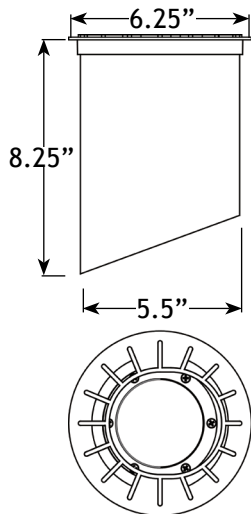

VOLT® Low Voltage Landscape Lighting

Salty Dog Brass LED Well Light- VWL-712-4-BBZ

Product Description

The Salty Dog is a low voltage outdoor professional grade well light. Made from cold forged brass with a reinforced PVC canister. Great for up lighting trees, columns, walls and anything where a low profile outdoor well light fixture is desired. Featuring a fully adjustable integrated LED housing that can be angled as well as moved up and down to allow for precision light aiming.

Product Dimensions

Specifications

- ▶ **Construction:** Brass
- ▶ **Finish:** Bronze
- ▶ **Lead Wire:** 18 AWG
- ▶ **Mounting Recommendation:** Black PVC tube (included)
- ▶ **Lens:** Clear Flat Glass
- ▶ **Light Source:** Integrated with 60° optic installed
- ▶ **Operating Voltage:** 12VAC
- ▶ **Powered by:** VOLT's Low Voltage Transformer
- ▶ **IP Rating:** 68

Features & Benefits

- ▶ Cold forged brass faceplate for maximum durability.
- ▶ Completely water tight and fully submersible.
- ▶ Raised lens to prevent water from puddling.
- ▶ Fully adjustable lamp housing that moves up and down.
- ▶ Pressure fit gasket (must be tightened in a star pattern).
- ▶ Water tight wire gland.
- ▶ Efficient heat dissipation.