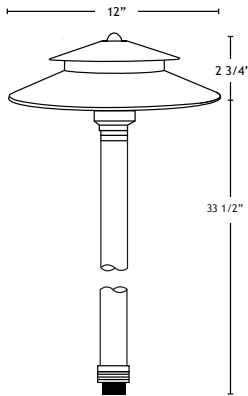

VOLT® Low Voltage Landscape Lighting

12" Stratum 12V Estate Size Brass Two-Tier Area Light, 300 series

Product Description

The Stratum 12" Two Tier Area Light is a high-quality outdoor lighting fixture that produces a very wide beam. At 12 inches in diameter, this fixture has a large oriental style hat that really stands out. The traditional double tiered pagoda style shape makes this fixture look great in almost any setting. The shape sheds water with ease, while also allowing the most light to escape from below as possible. The inside of the hat is coated with a white reflective enamel for increased lumen efficiency. The solid brass material makes this both heavyweight and rugged. With this luminaire, you will never have to worry about corrosion or rust! This estate size version features a larger stem that is more proportionate and better fits this extra large hat at just over 36 inches tall.

Product Dimensions

Features & Benefits

- ▶ Solid brass, extra large estate sized stem
- ▶ Pre-aged finish; a natural patina
- ▶ Stem is 1.4-inches thick and includes extra-long (1-inch) strip resistant threading for greater stability.
- ▶ Larger stake for more stability with these larger fixtures.
- ▶ Beryllium copper socket - more corrosion resistant than copper.
- ▶ Silicone plug at lead wire exit prevents ground moisture and insects from entering luminaire through the stem.
- ▶ Machine threaded body screws tight onto an O-ring for a moisture tight design.

Specifications

- ▶ **Construction:** Brass
- ▶ **Finish:** Bronze
- ▶ **Lead Wire:** 18AWG
- ▶ **Mounting:** 17" Extra Large Stake with brass top
- ▶ **Lens:** Clear Polycarbonate Lens
- ▶ **Light Source (sold separately):** Bi-Pin (LED or Halogen)
- ▶ **Operating Voltage:** 12VAC - See Bulb Specifications
- ▶ **Powered by:** VOLT's Low Voltage Transformer