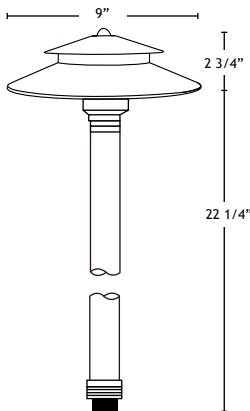

PRODUCT SPECIFICATIONS

Project Name _____ Date _____

Type or Model _____ Qty _____

VOLT® Low Voltage Landscape Lighting

Stratum 9" Brass Two-Tier Area Light, 300 series

Product Description

The VOLT® Stratum 9" Two Tier Area Light is a high-quality outdoor lighting fixture that produces a very wide beam. At 9 inches in diameter, this fixture has a large oriental style hat that really stands out. The traditional double tiered pagoda style shape makes this fixture look great in almost any setting. The hat shape sheds water with ease, while also allowing the most light to escape from below as possible. The inside of the hat is coated with a white reflective enamel for increased lumen efficiency. The solid brass material makes this luminaire both heavyweight and rugged. You will never have to worry about corrosion or rust with this fixture!

Product Dimensions

Features & Benefits

- ▶ Solid Brass
- ▶ Pre-aged finish; a natural patina
- ▶ Stem is 1-inch thick and includes extra-long (1-inch) strip resistant threading for greater stability.
- ▶ Beryllium copper socket - more corrosion resistant than copper.
- ▶ Silicone plug at lead wire exit prevents ground moisture and insects from entering luminaire through the stem.

Specifications

- ▶ **Construction:** Brass
- ▶ **Finish:** Bronze
- ▶ **Lead Wire:** 18AWG
- ▶ **Mounting:** 10" Hammer® Stake with cutout for wire exit
- ▶ **Lens:** Clear Polycarbonate Lens
- ▶ **Light Source (sold separately):** Bi-Pin (LED or Halogen)
- ▶ **Operating Voltage:** 12VAC
- ▶ **Powered by:** VOLT's Low Voltage Transformer