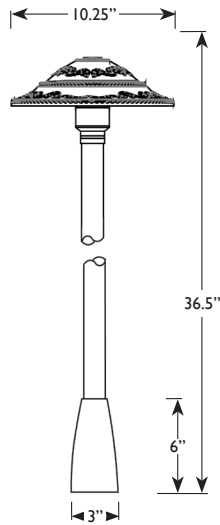

VOLT® Low Voltage Landscape Lighting

Monarch Brass Estate Size 12 Volt Area Light, 301 series

Product Description

The Monarch Estate Size Area Light is a high-quality outdoor lighting fixture that produces a very wide beam. At over 10 inches in diameter, this fixture has a large oriental style hat that really stands out. The intricate filligree style inlay lends itself to blending in with much more luxurious and ornate style homes. The shape sheds water with ease, while also allowing as much light to escape from below as possible. The inside of the hat is coated with a white reflective enamel for increased lumen efficiency. The solid brass material makes this fixture both heavyweight and rugged. With this luminaire, you will never have to worry about corrosion or rust! This estate size version features a larger stem that is more proportionate and better fits this extra large hat at just over 36 inches tall. These are backed by a lifetime warranty.

Product Dimensions

Features & Benefits

- ▶ Solid Brass
- ▶ Pre-aged finish - a natural patina that does not corrode.
- ▶ Stem is 1.4-inches thick and includes extra-long (1-inch) strip resistant threading for greater stability.
- ▶ Beryllium copper socket - more corrosion resistant than copper.
- ▶ Silicone plug at lead wire exit prevents ground moisture and insects from entering luminaire through the stem.
- ▶ Machine threaded body screws tight onto an O-ring for a moisture tight design.

Specifications

- ▶ **Construction:** Cast Brass
- ▶ **Finish:** Bronze
- ▶ **Lead Wire:** 16AWG, SPT-2
- ▶ **Mounting:** 10" Hammer® Stake with cutout for wire exit
- ▶ **Glass or Lens:** Clear Polycarbonate Lens
- ▶ **Light Source (sold separately):** Bi-Pin (LED or Halogen)
- ▶ **Maximum Lamp Rating:** 20W
- ▶ **Operating Voltage:** 12V AC
- ▶ **Powered by:** VOLT's Low Voltage Transformer