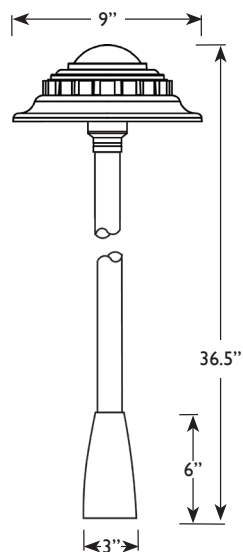

VOLT® Low Voltage Landscape Lighting

Colonial Brass Estate Size 12 Volt Area Light, 303 series

Product Description

The Colonial Estate Size Area Light is a high-quality outdoor lighting fixture that produces a very wide beam. At 9 inches in diameter, this fixture has a large colonial style hat that really stands out. The intricate straight lines and architectural pattern lends itself to blending in with much more traditional style homes. The shape sheds water with ease, while also allowing as much light to escape from below as possible. The inside of the hat is coated with a white reflective enamel for increased lumen efficiency. The solid brass material makes this fixture both heavyweight and rugged. With this luminaire, you will never have to worry about corrosion or rust! This estate size version features a larger stem that is more proportionate and better fits this extra large hat at just over 36 inches tall. These fixtures are backed by a lifetime warranty.

Product Dimensions

Specifications

- ▶ **Construction:** Cast Brass
- ▶ **Finish:** Bronze
- ▶ **Lead Wire:** 18AWG, SPT-2
- ▶ **Mounting:** 10" Hammer® Stake with cutout for wire exit
- ▶ **Glass or Lens:** Clear Polycarbonate Lens
- ▶ **Light Source (sold separately):** Bi-Pin (LED or Halogen)
- ▶ **Maximum Lamp Rating:** 20W
- ▶ **Operating Voltage:** 12V AC
- ▶ **Powered by:** VOLT's Low Voltage Transformer